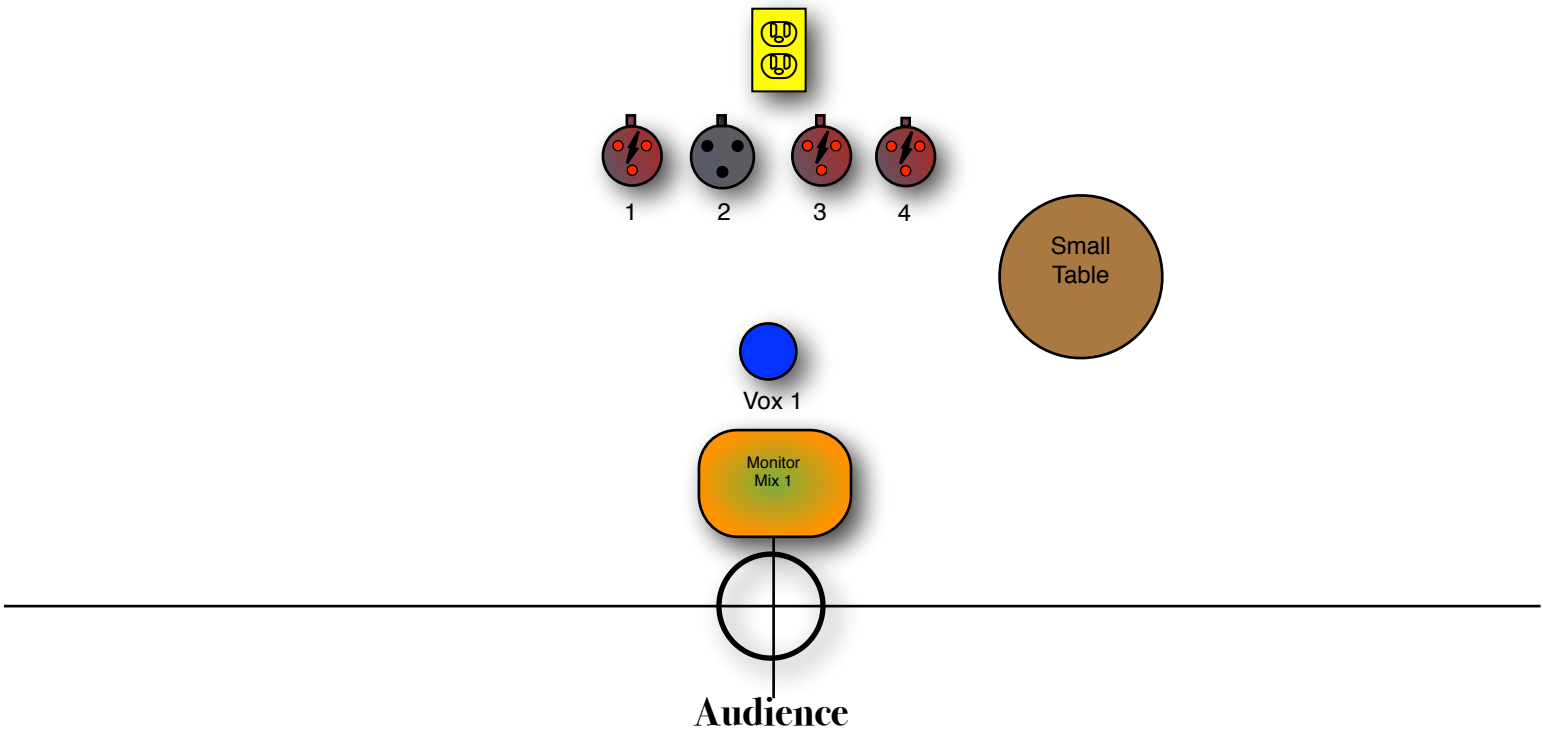

Rory Makem Stage Plot

Contact

Rory Makem
603•866•0396
rory@makem.com

KEY	
	Vocal Microphone
	XLR w/48v Phantom
	XLR
	Monitor
	Electricity/ 110v

Input List		
Channel	Input	Instrument
1	Vox 1	Rory Vox
2	XLR 1	6 String Guitar
3	XLR 2	Bass Pedal
4	XLR 3	Tenor Guitar
5	XLR 4	Banjo

Microphone should be on boom stand